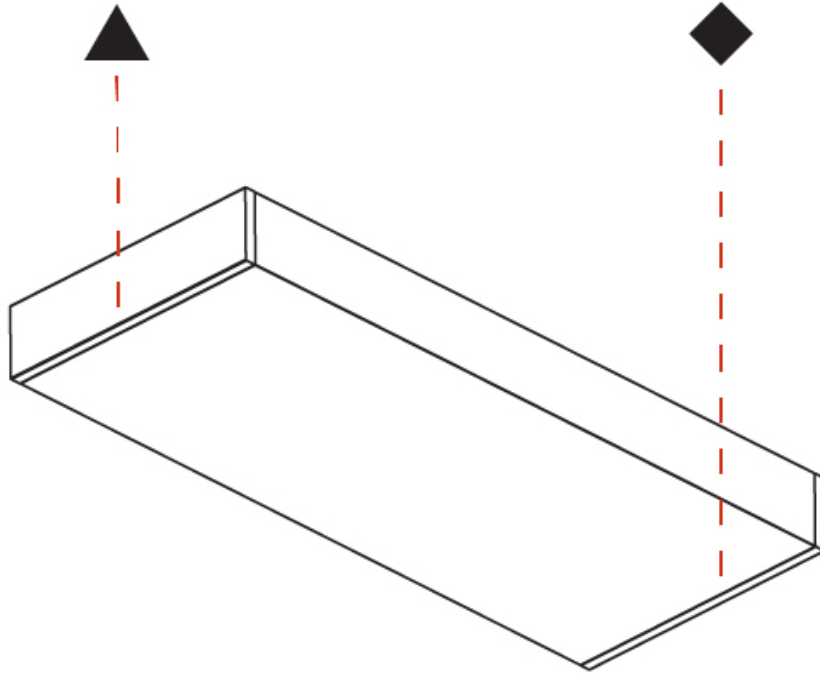

SPEED SURFACE

A33287-

PROJECT

TYPE

SPECIFIER

QUANTITY

DATE

A